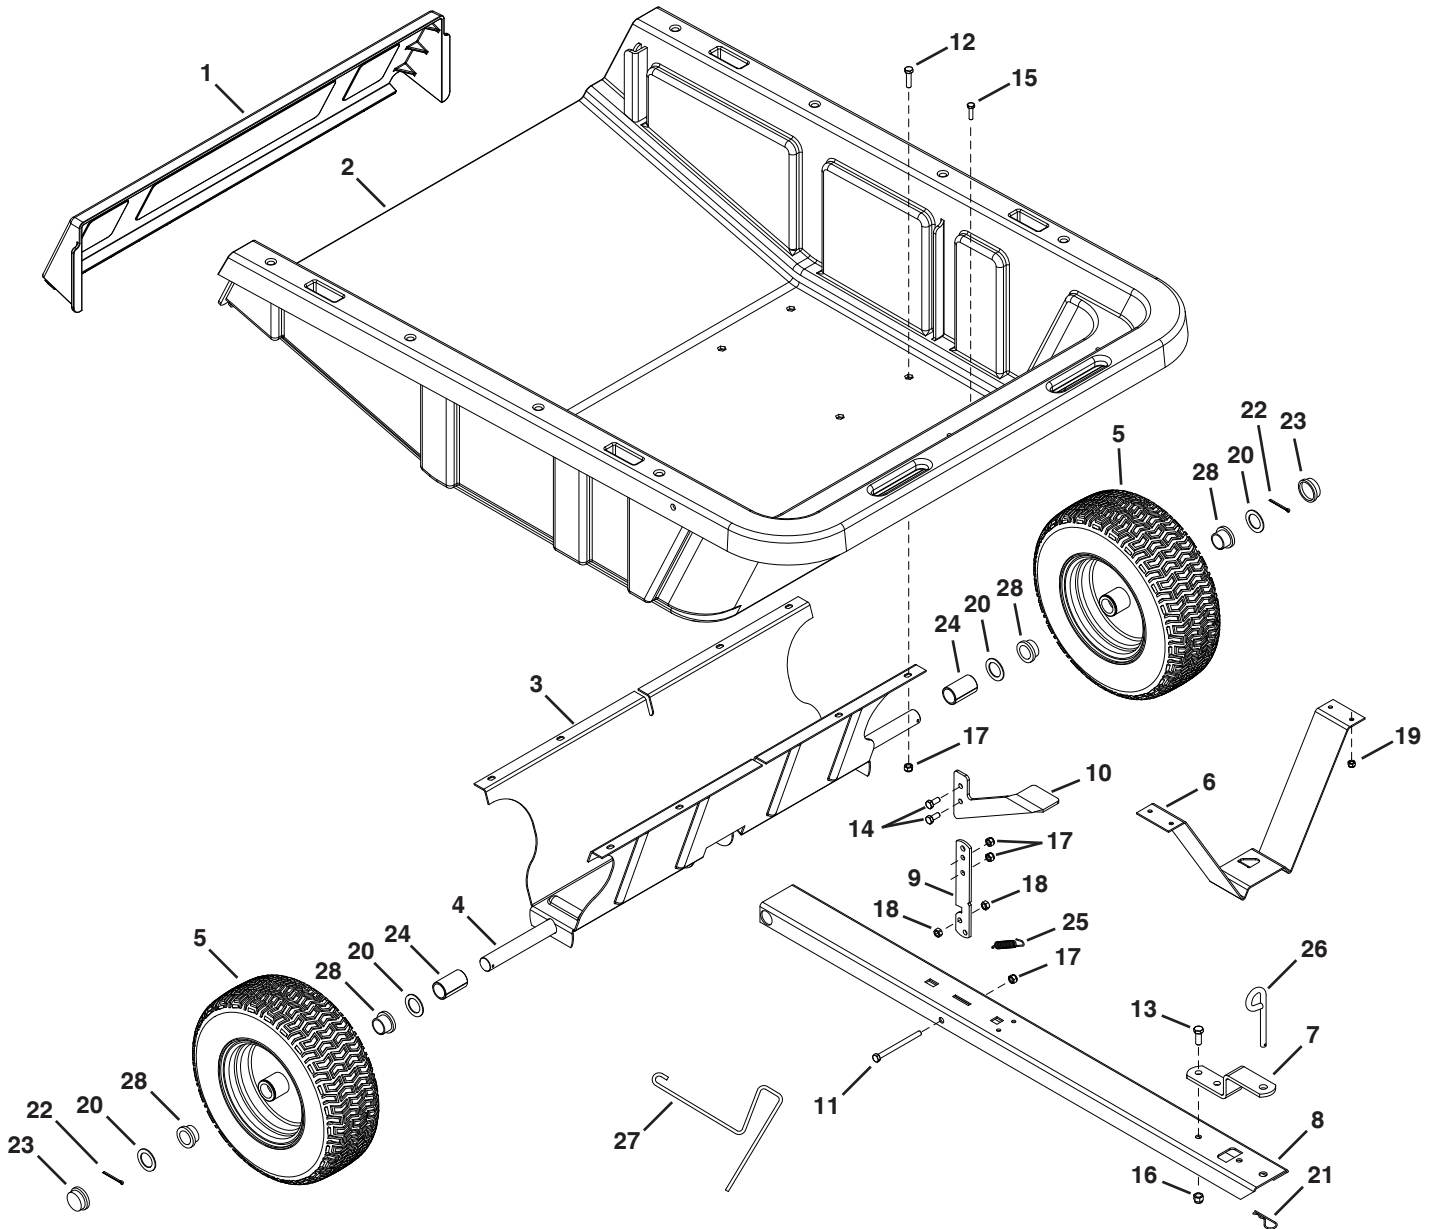

# REPAIR PARTS FOR 45-0464 POLY DUMP CART

REF	PART NO	QTY	DESCRIPTION	REF	PART NO	QTY	DESCRIPTION
1	41009	1	Tailgate	16	HA21362	1	Nylock Nut, 3/8"
2	41008	1	Cart Bed	17	47810	11	Nylock Nut, 5/16"
3	25106	1	Wheel Support	18	46980	2	Sims Nut, 5/16"
4	25636	1	Axle	19	47189	4	Nylock Nut, 1/4"
5	42159	2	Wheel	20	43601	4	Washer, 1"
6	24497	1	Latch Stand Bracket	21	43343	1	Hair Cotter Pin, 3/32 x 2-5/16"
7	23014	1	Hitch Bracket	22	43093	2	Cotter Pin, 1/8 x 1-1/2"
8	26584	1	Tongue	23	43014	2	Hub Cap
9	24498	1	Latch Lock Bracket	24	44678	2	Spacer, 1.03 x .25 x 2.06"
10	26533	1	Step Bracket	25	47408	1	Extension Spring
11	47407	1	Hex Bolt, 5/16-18 x 4"	26	23353	1	Hitch Pin, 3/8 x 3"
12	43840	8	Hex Bolt, 5/16-18 x 1-1/4"	27	47622	1	Spring Puller Tool
13	43001	1	Hex Bolt, 3/8-16 x 1"	28	44488	4	Wheel Bearing
14	43182	2	Hex Bolt, 5/16-18 x 3/4"		41153	1	Owners Manual
15	43661	4	Hex Bolt, 1/4-20 x 1"				